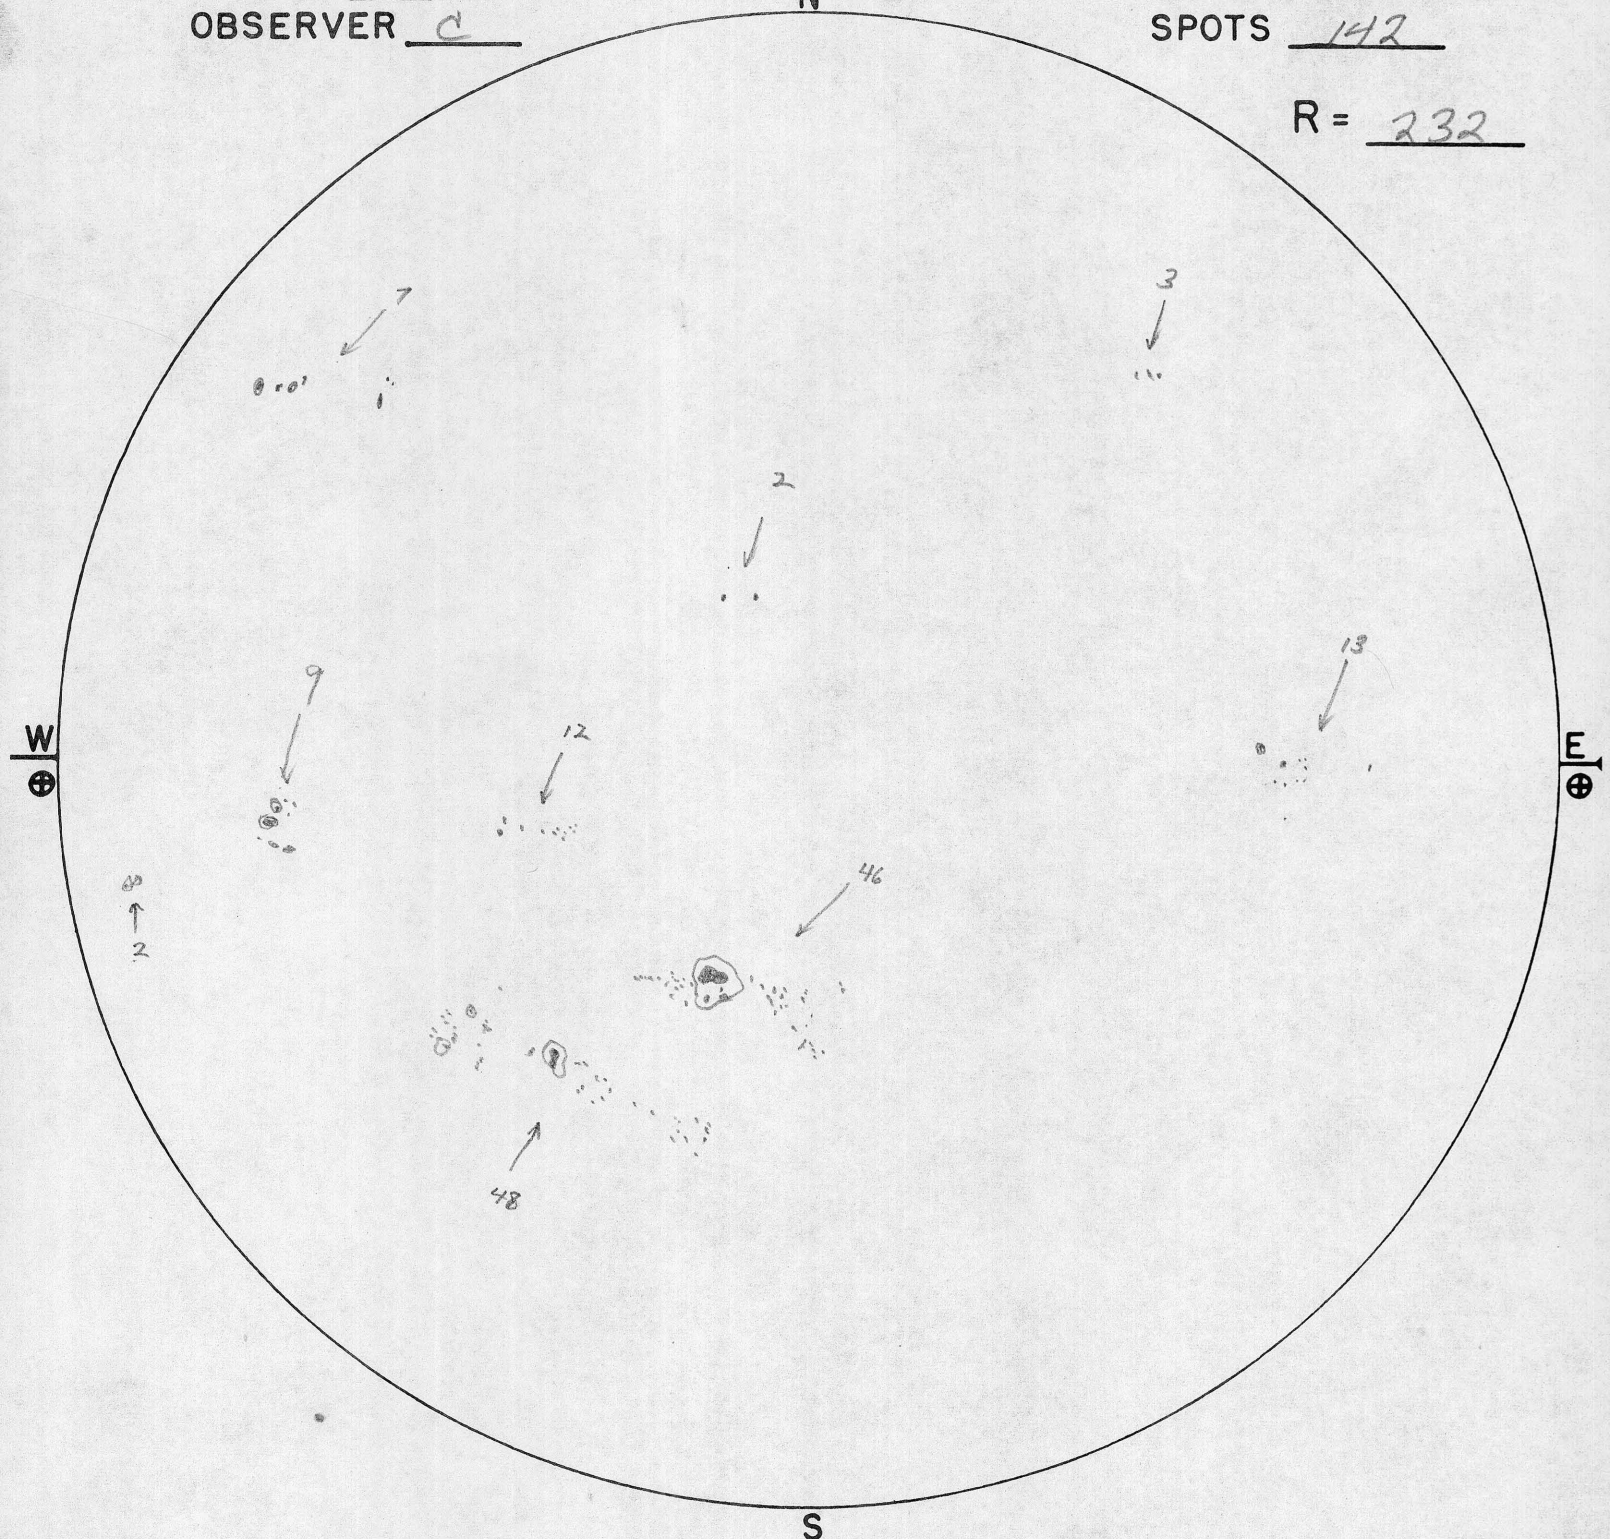

TIME 13^H 00^M U.T. DATE 12 AUG 58

SKY CONDITION >500

SEEING 1-2

OBSERVER C

GROUPS 9

SPOTS 142

R = 232

SUNSPOT DRAWING
SACRAMENTO PEAK OBSERVATORY
SUNSPOT, NEW MEXICO