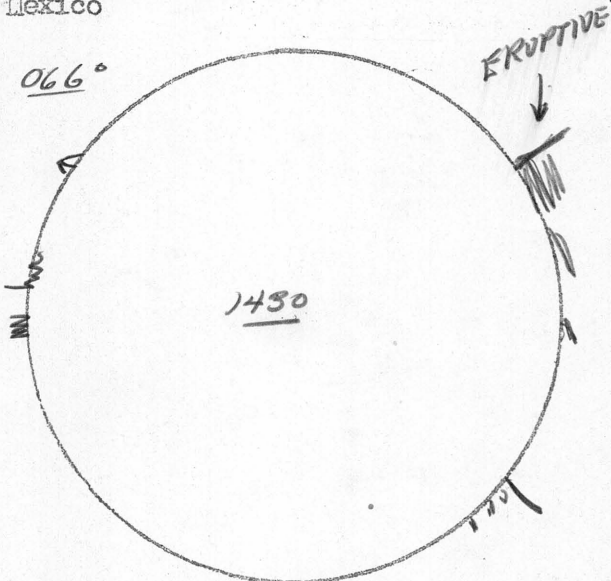

DATE: 5 June 51

Sacramento Peak Station  
Harvard College Observatory  
High Rolls, New Mexico

CORONA:

East Limb

High 65-95°

West Limb

High 285-295°

PROMINENCES:

ERUPTIVE 066°  
1350-1423

COMMENTS:

CLASS I Flare  
at 2004 v.t.

SUNSPOTS:

Time

1915

"R" No.

55

FLARE DATA:

1955 2004 2045 .975 71.5° 11-.3 206