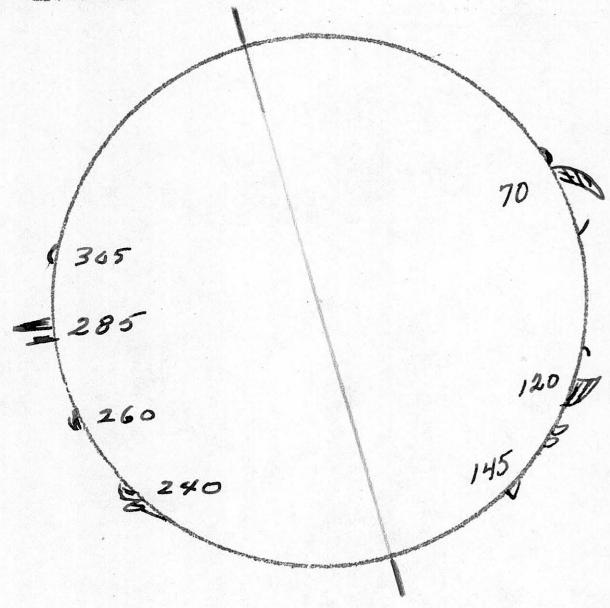

DATE: 3 June 51

Sacramento Peak Station
Harvard College Observatory
High Rolls, New Mexico

CORONA:

East Limb

Moderate 100-105

West Limb

Moderate

to 250-260

Low

PROMINENCES:

65-70 M

*75-85 **

*90-95 **

*120-125 **

145 F

*280 **

295 F

COMMENTS:

SUNSPOTS:

Time

1830

"R" No.

26

FLARE DATA: