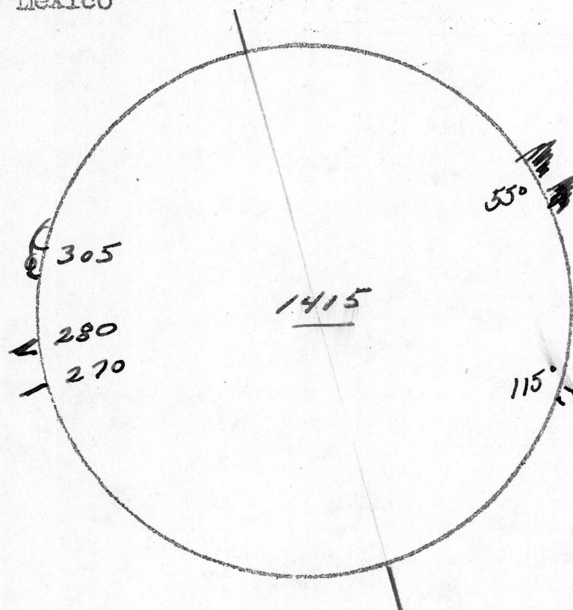

DATE: Jun 51

Sacramento Peak Station
Harvard College Observatory
High Rolls, New Mexico

CORONA:
East Limb

West Limb

No OBS.

PROMINENCES:

COMMENTS:

SUNSPOTS:

Time

"R" No.

No OBS.

FLARE DATA: *1350 - 2410*

#1

1925 1934 1942 .870 97° 6-1.0 29