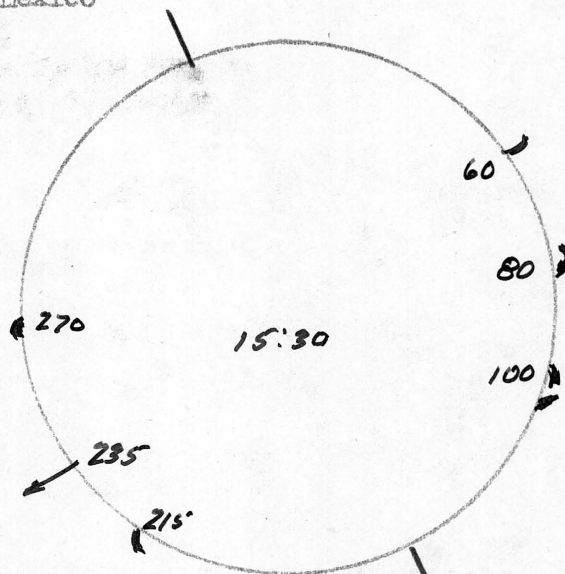

DATE: 15 APRIL '51

Sacramento Peak Station
Harvard College Observatory
High Rolls, New Mexico

CORONA:

East Limb

NO OBS.

West Limb

PROMINENCES:

235° - ERUPTIVE @ 20:30

COMMENTS:

SUNSPOTS:

Time

"R" No.

NO DRAWING

FLARE DATA: 14:10 - 23:45

15:00	15:09	15:30	0.584	93°	10-0.4	51
16:20	16:29	16:40	0.803	62°	8-0.8	32
21:01	21:14	21:55	0.368	87°	15-0.9	45
21:10	21:23	22:05	0.290	85°	10-0.6	40