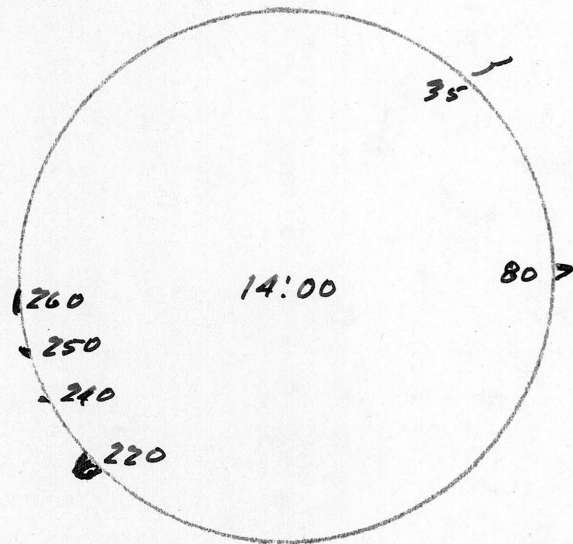

Sacramento Peak Station
Harvard College Observatory
High Rolls, New Mexico

DATE: 3 APRIL '57

CORONA:

East Limb *MODERATE*
PEAK 95°-105°

West Limb *HIGH*
PEAK 280°-295°

PROMINENCES:

*60-65**
*235-245** Na, Mg*
265 M
280 F

250 - BRIGHT

COMMENTS:

SUNSPOTS:

Time
2130

"R" No.
11

①

FLARE DATA: *13:46-24:15*

17:25 18:12 19:15 0.215 154° 12-0.3 174