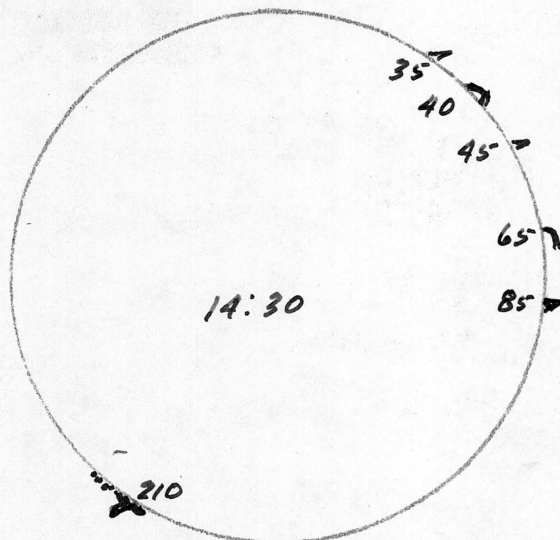

Sacramento Peak Station
Harvard College Observatory
High Rolls, New Mexico

DATE: 1 APR. '51

CORONA:

East Limb *MODERATE*
PEAK @ 90°

West Limb *MODERATE*
PEAK @ 265°

PROMINENCES:

65F
95F
*240-250 **

260° - HIGH SPEED JET @ 2115

COMMENTS:

SUNSPOTS:

Time
2100

"R" No.

42

③

FLARE DATA: *14:10 - 24:15*

NO FLARES